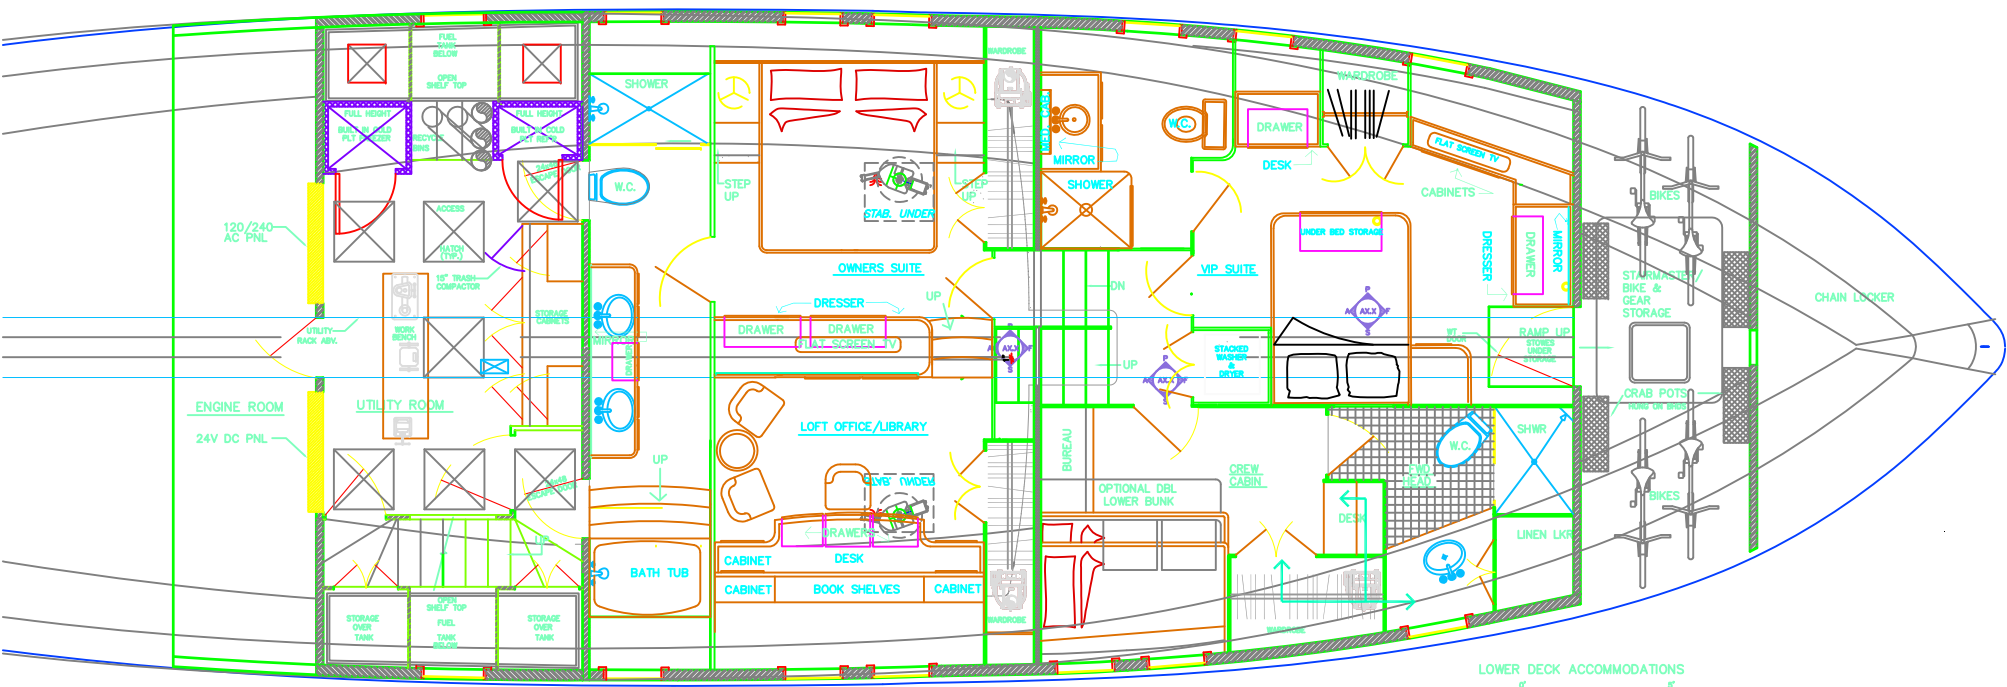

PILOT HOUSE/CAPTAINS ACCOMMODATIONS
 SCALE: 3/16" = 1'-0"

Date: 01\13\09
 Drawing by: E.A. Straton
 26651 Perdido Beach Blvd

MAIN DECK SALON & GALLEY
 SCALE: 3/8" = 1'-0"

Date: 01\13\09
 Drawing By: E.A. Straton
 26615 Perdido Beach Blvd.
 Suite F
 Orange Beach, Al. 36561
 Phone: 251 504 0229

LOWER DECK ACCOMMODATIONS
 SCALE: 3/8" = 1'-0"