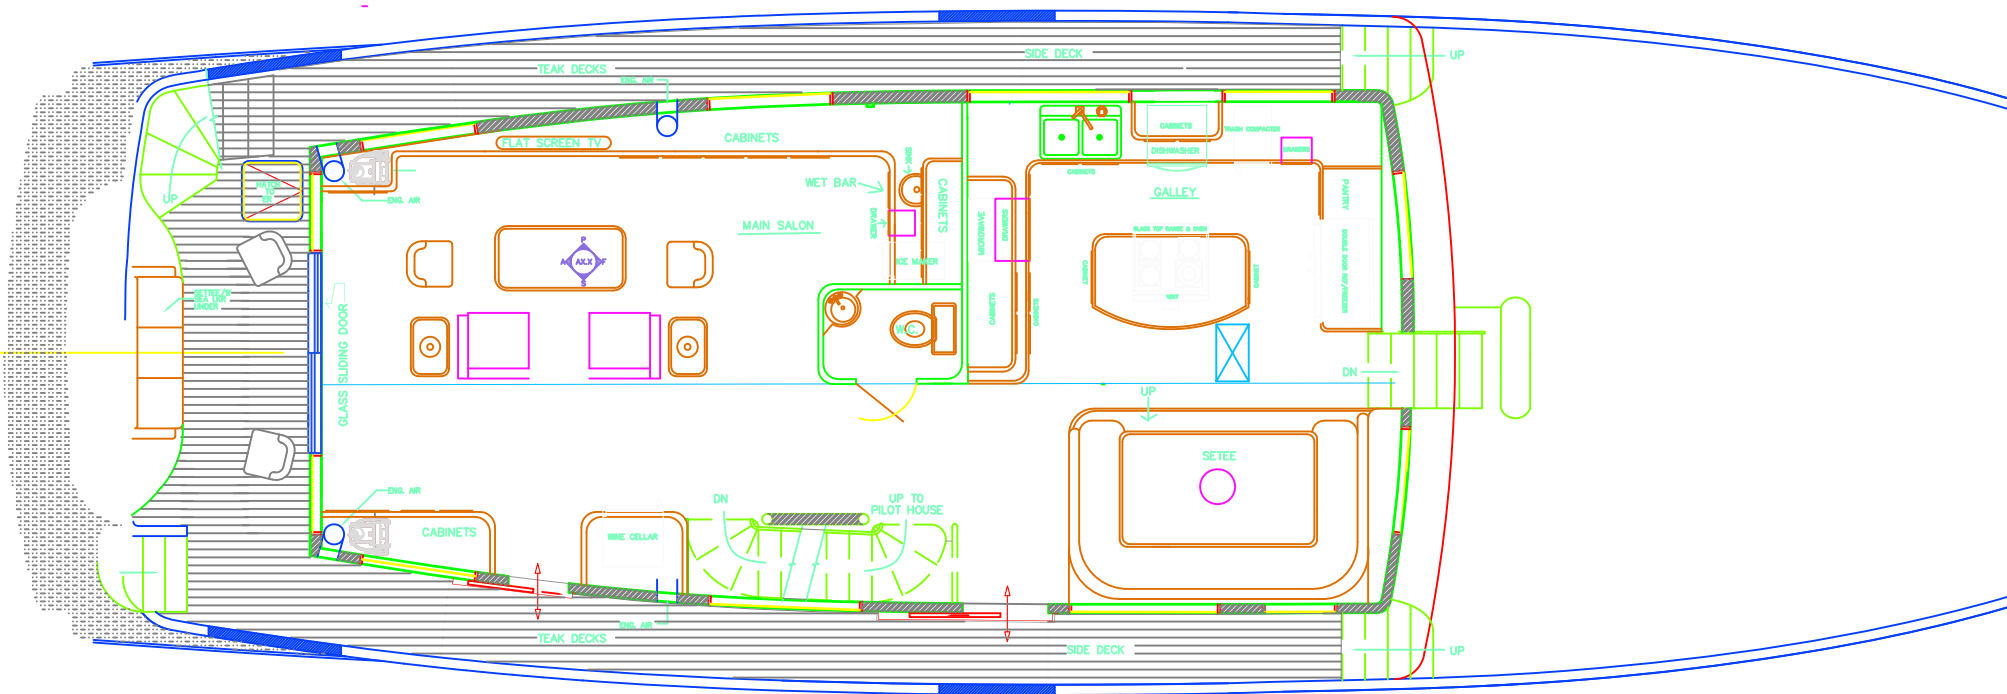

PILOT HOUSE/CAPTAINS ACCOMMODATIONS
 SCALE: 3/16" = 1'-0"

Date: 01\13\09
 Drawing by: E.A. Straton
 26651 Perdido Beach Blvd

MAIN DECK SALON & GALLEY
 SCALE: 3/8" = 1'-0"

Date: 01\13\09
 Drawing By: E.A. Straton
 26615 Perdido Beach Blvd.
 Suite F
 Orange Beach, Al. 36561
 Phone: 251 504 0229

LOWER DECK ACCOMMODATIONS
 SCALE: 3/8" = 1'-0"